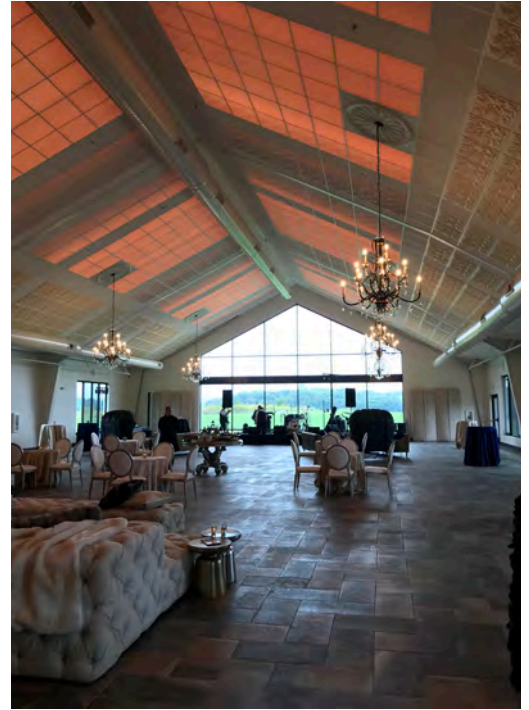

LOCATION

Plymouth, MN

SIZE

7,200 sf

ROOF SYSTEM

Nucor Classic Roof™

BUILDING END USE

Wedding Venue

As part of The Edward Anne Estate at Bavaria Downs, the beautiful Ballroom with elements of a tent, pavillion and conservatory was built by Bauer Design Build, LLC located in Plymouth, MN. The ballroom is a 7,200 sf wedding venue made with a mix of Nucor typical frames to allow a large grand vaulted ceiling. Elegance is achieved through floor to ceiling glass and translucent panels throughout the structure.