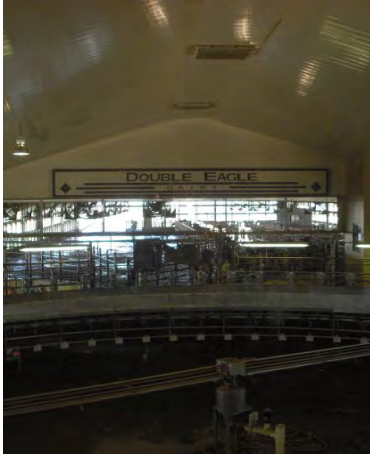

Double Eagle Dairy

a **NUCOR** company

LOCATION

Middletown, MI

SIZE

94,000 sf

ROOF SYSTEM

Nucor CFR™ Standing Seam Roof

This 94,000 sf dairy parlor provides space to accommodate 3,500 cows. The building features a clearspan 72 cow milking rotary with a partial mezzanine and observation area. The exterior is designed using a painted Nucor CFR roof system, and brick with an exterior insulation finishing system.