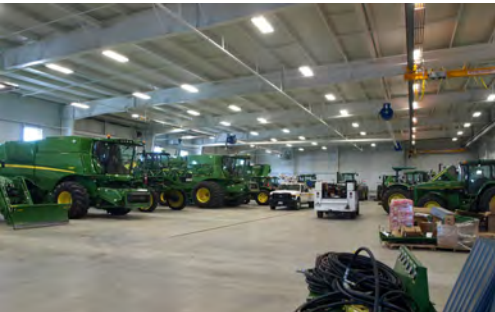

Koenig Equipment Sales & Service Dealership

a **NUCOR** company

LOCATION

Greenville, OH

SIZE

42,650 sf

WALL SYSTEM

Nucor Accent™ Wall Panel

ROOF SYSTEM

Nucor CFR™ Standing Seam

Koenig Equipment is a farm and turf equipment dealer serving local agricultural communities, residential property owners, landscapers and contractors. With thirteen locations across southwestern Ohio and southeastern Indiana, Koenig specializes in high-quality brands including John Deere, Honda and Stihl.

After outgrowing their prior location, plans for a new building were developed to double the square footage of the previous space, and increase the footprint of the retail store to four times its original size. The facility now covers 42,000 square feet, with a shop area of 100-by-160-feet, in addition to a retail store and lobby, learning and conference area, parts storage, wash bay and more.

The building features large overhead doors that allow the equipment to be easily moved into place, as well as a 1-ton and 3-ton capacity overhead cranes that can be used for safely lifting parts from the massive agricultural equipment in for repair.