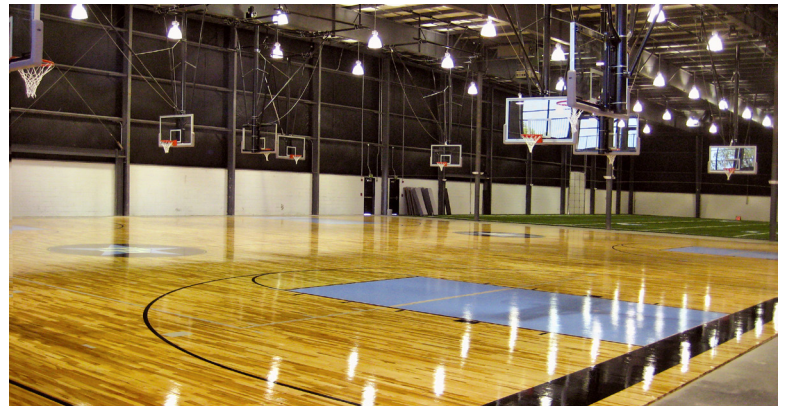

Proehlific Sports

a **NUCOR** company

LOCATION

Greensboro, NC

SIZE

63,600 sf

WALL SYSTEM

Nucor Classic Wall™ & Masonry

ROOF SYSTEM

Nucor CFR™ Standing Seam

Located in Greensboro, North Carolina, Proehlific Park contains a world-class indoor turf football training field, basketball courts, volleyball courts, fitness complex, offices and several outdoor sports fields.

A partial mezzanine of 8,600 sf holds an observation area. Clear spans of 132' and 220' met the owner's large field and court requirements.