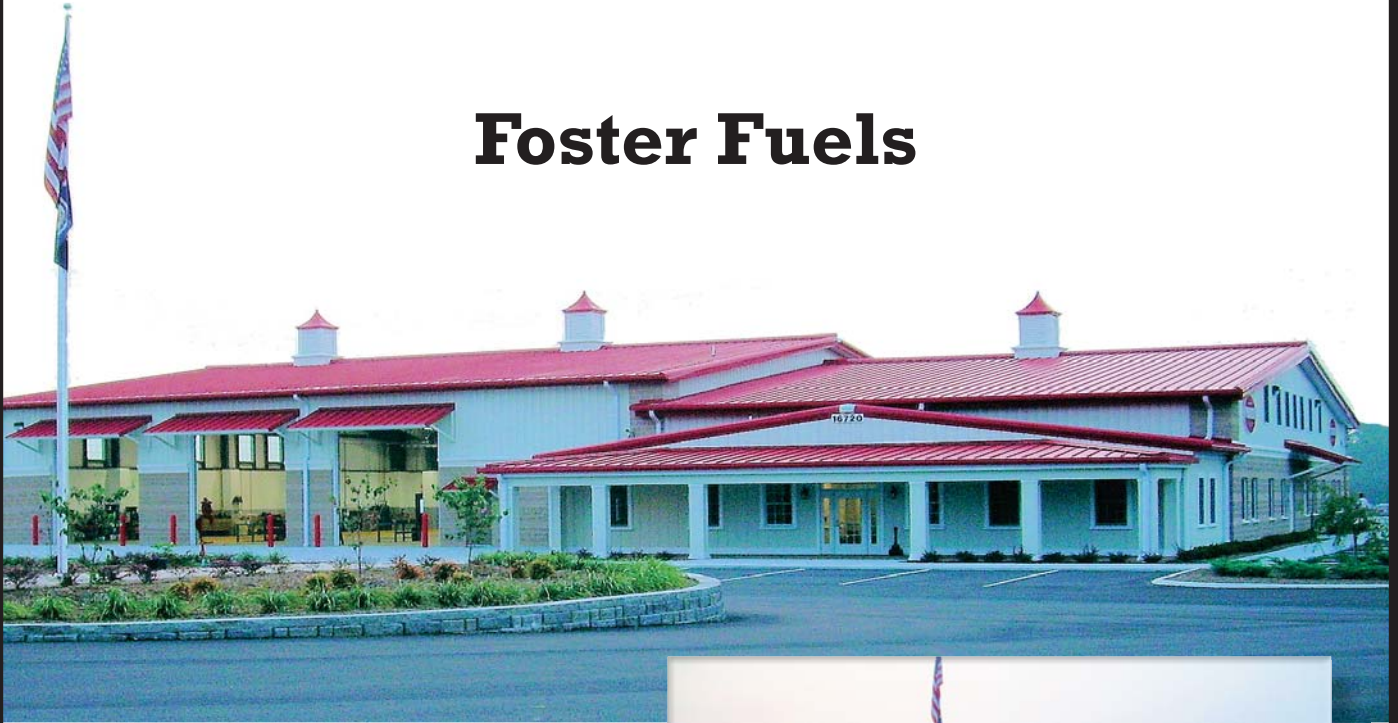

## Foster Fuels

**Location:** Brookneal, VA

**Size:** 16,700 sf

**Details:** This metal building houses the headquarters, storage facility, and maintenance area for a fuel distribution company. It features a Nucor VR16 roof system.